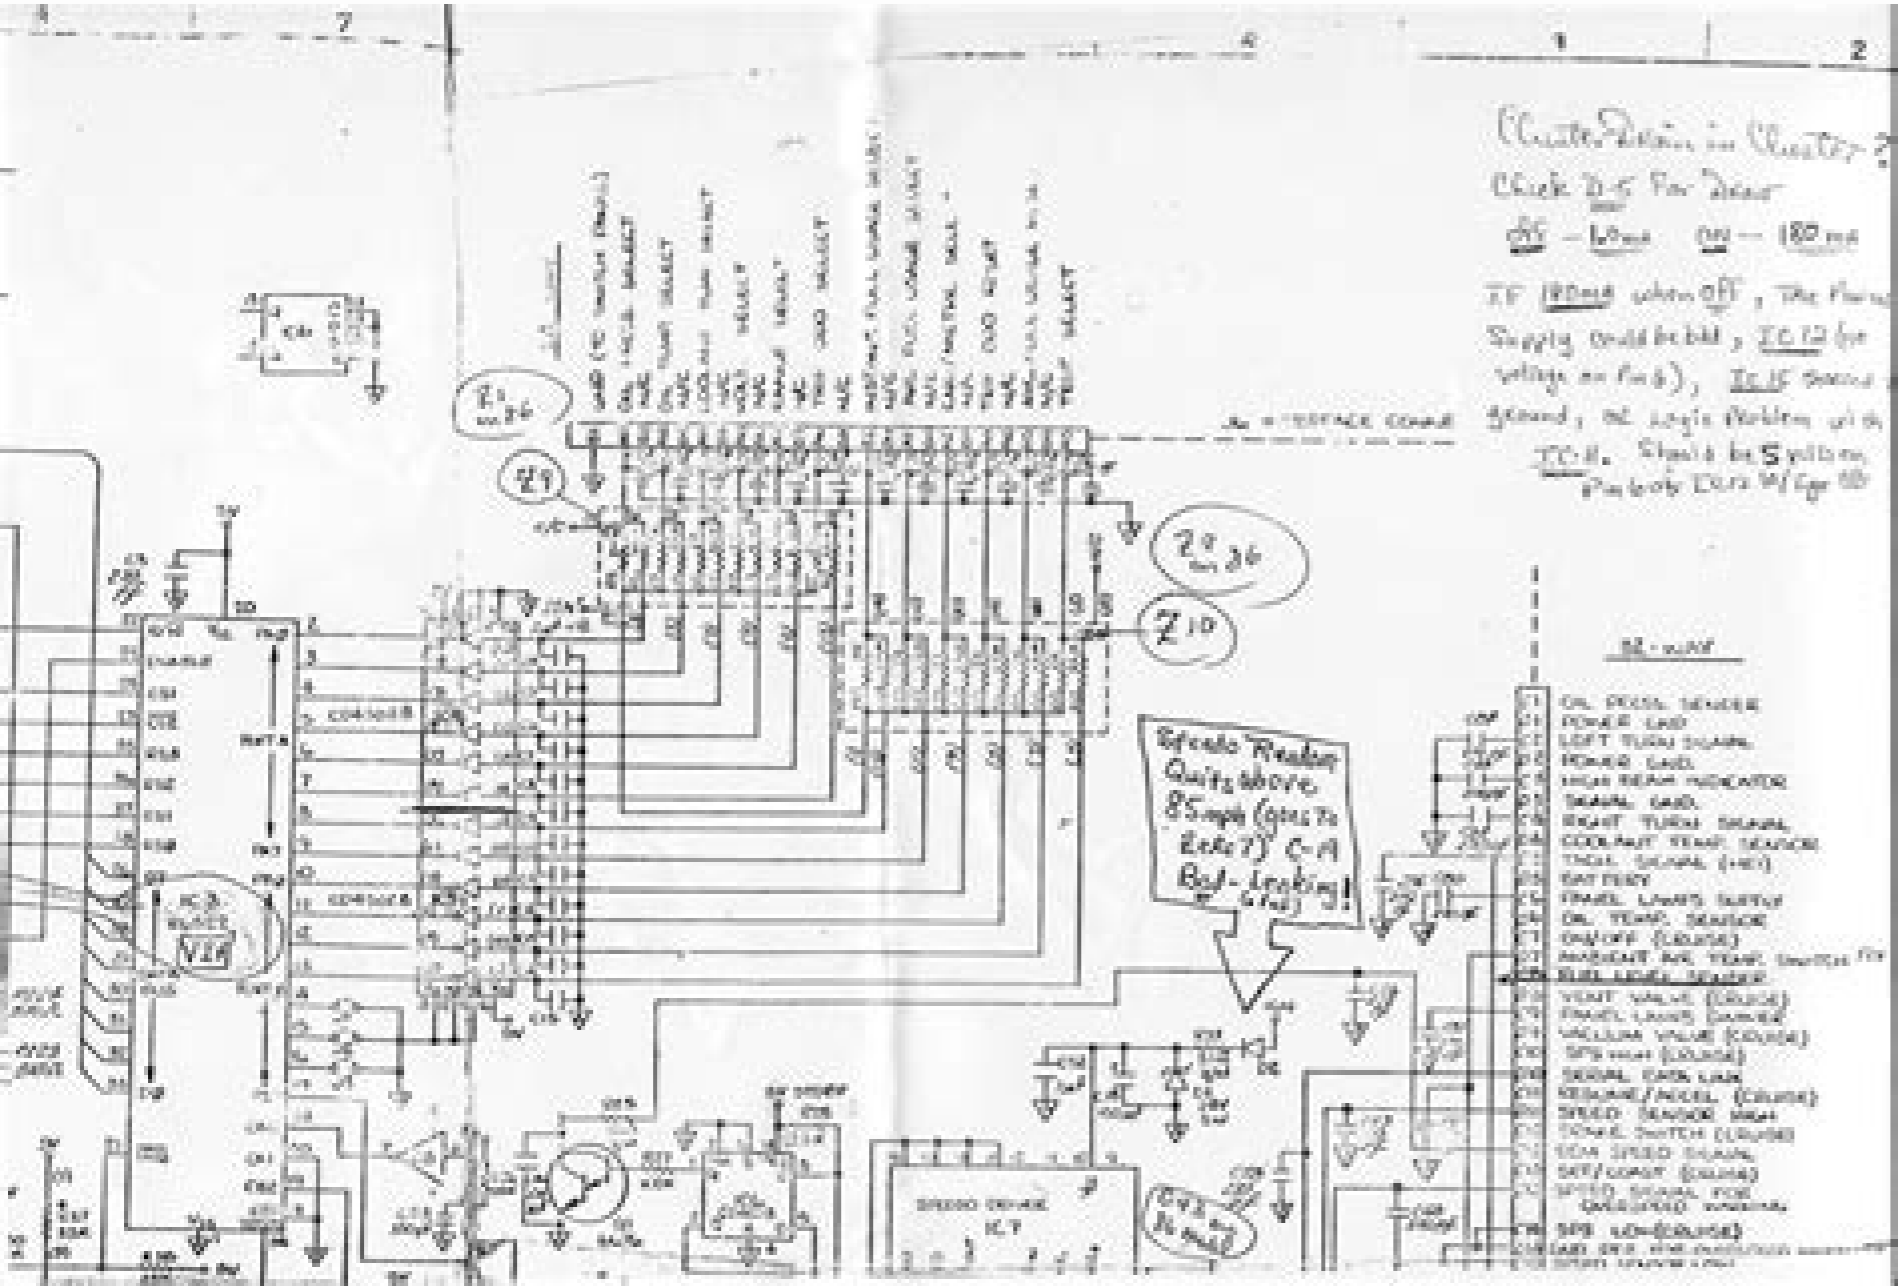

- info -Nui, aims at the concept 'Beyond all borders'. On the 1st floor, cafe& bar lounge, our guests and Japanese local people come and look forward to coff... 毎週土曜日 夕方6時50分 - 番組内容 これは、美味しいお酒に合う「乾杯グルメ」に喜びを感じる“ある主婦”の物語ー。出演者 主婦 あさみ（照屋 由規）旦那りゅうた（ありんくりん・ひがりゅうた）ママ友 まーみー（東江 万那 31/10/2021・元営業業務員で主婦のあたし、40歳を超え、恥ずかしいなんて感覚を失った今、超赤裸々にヘタクそな給てあたしの顔の中を撮ってます。もしよかったら見てください。 une nana cool | ウンナナールの通販サイトです。ZOZOTOWNが運営。即日配送（一部地域）もご利用いただけます。