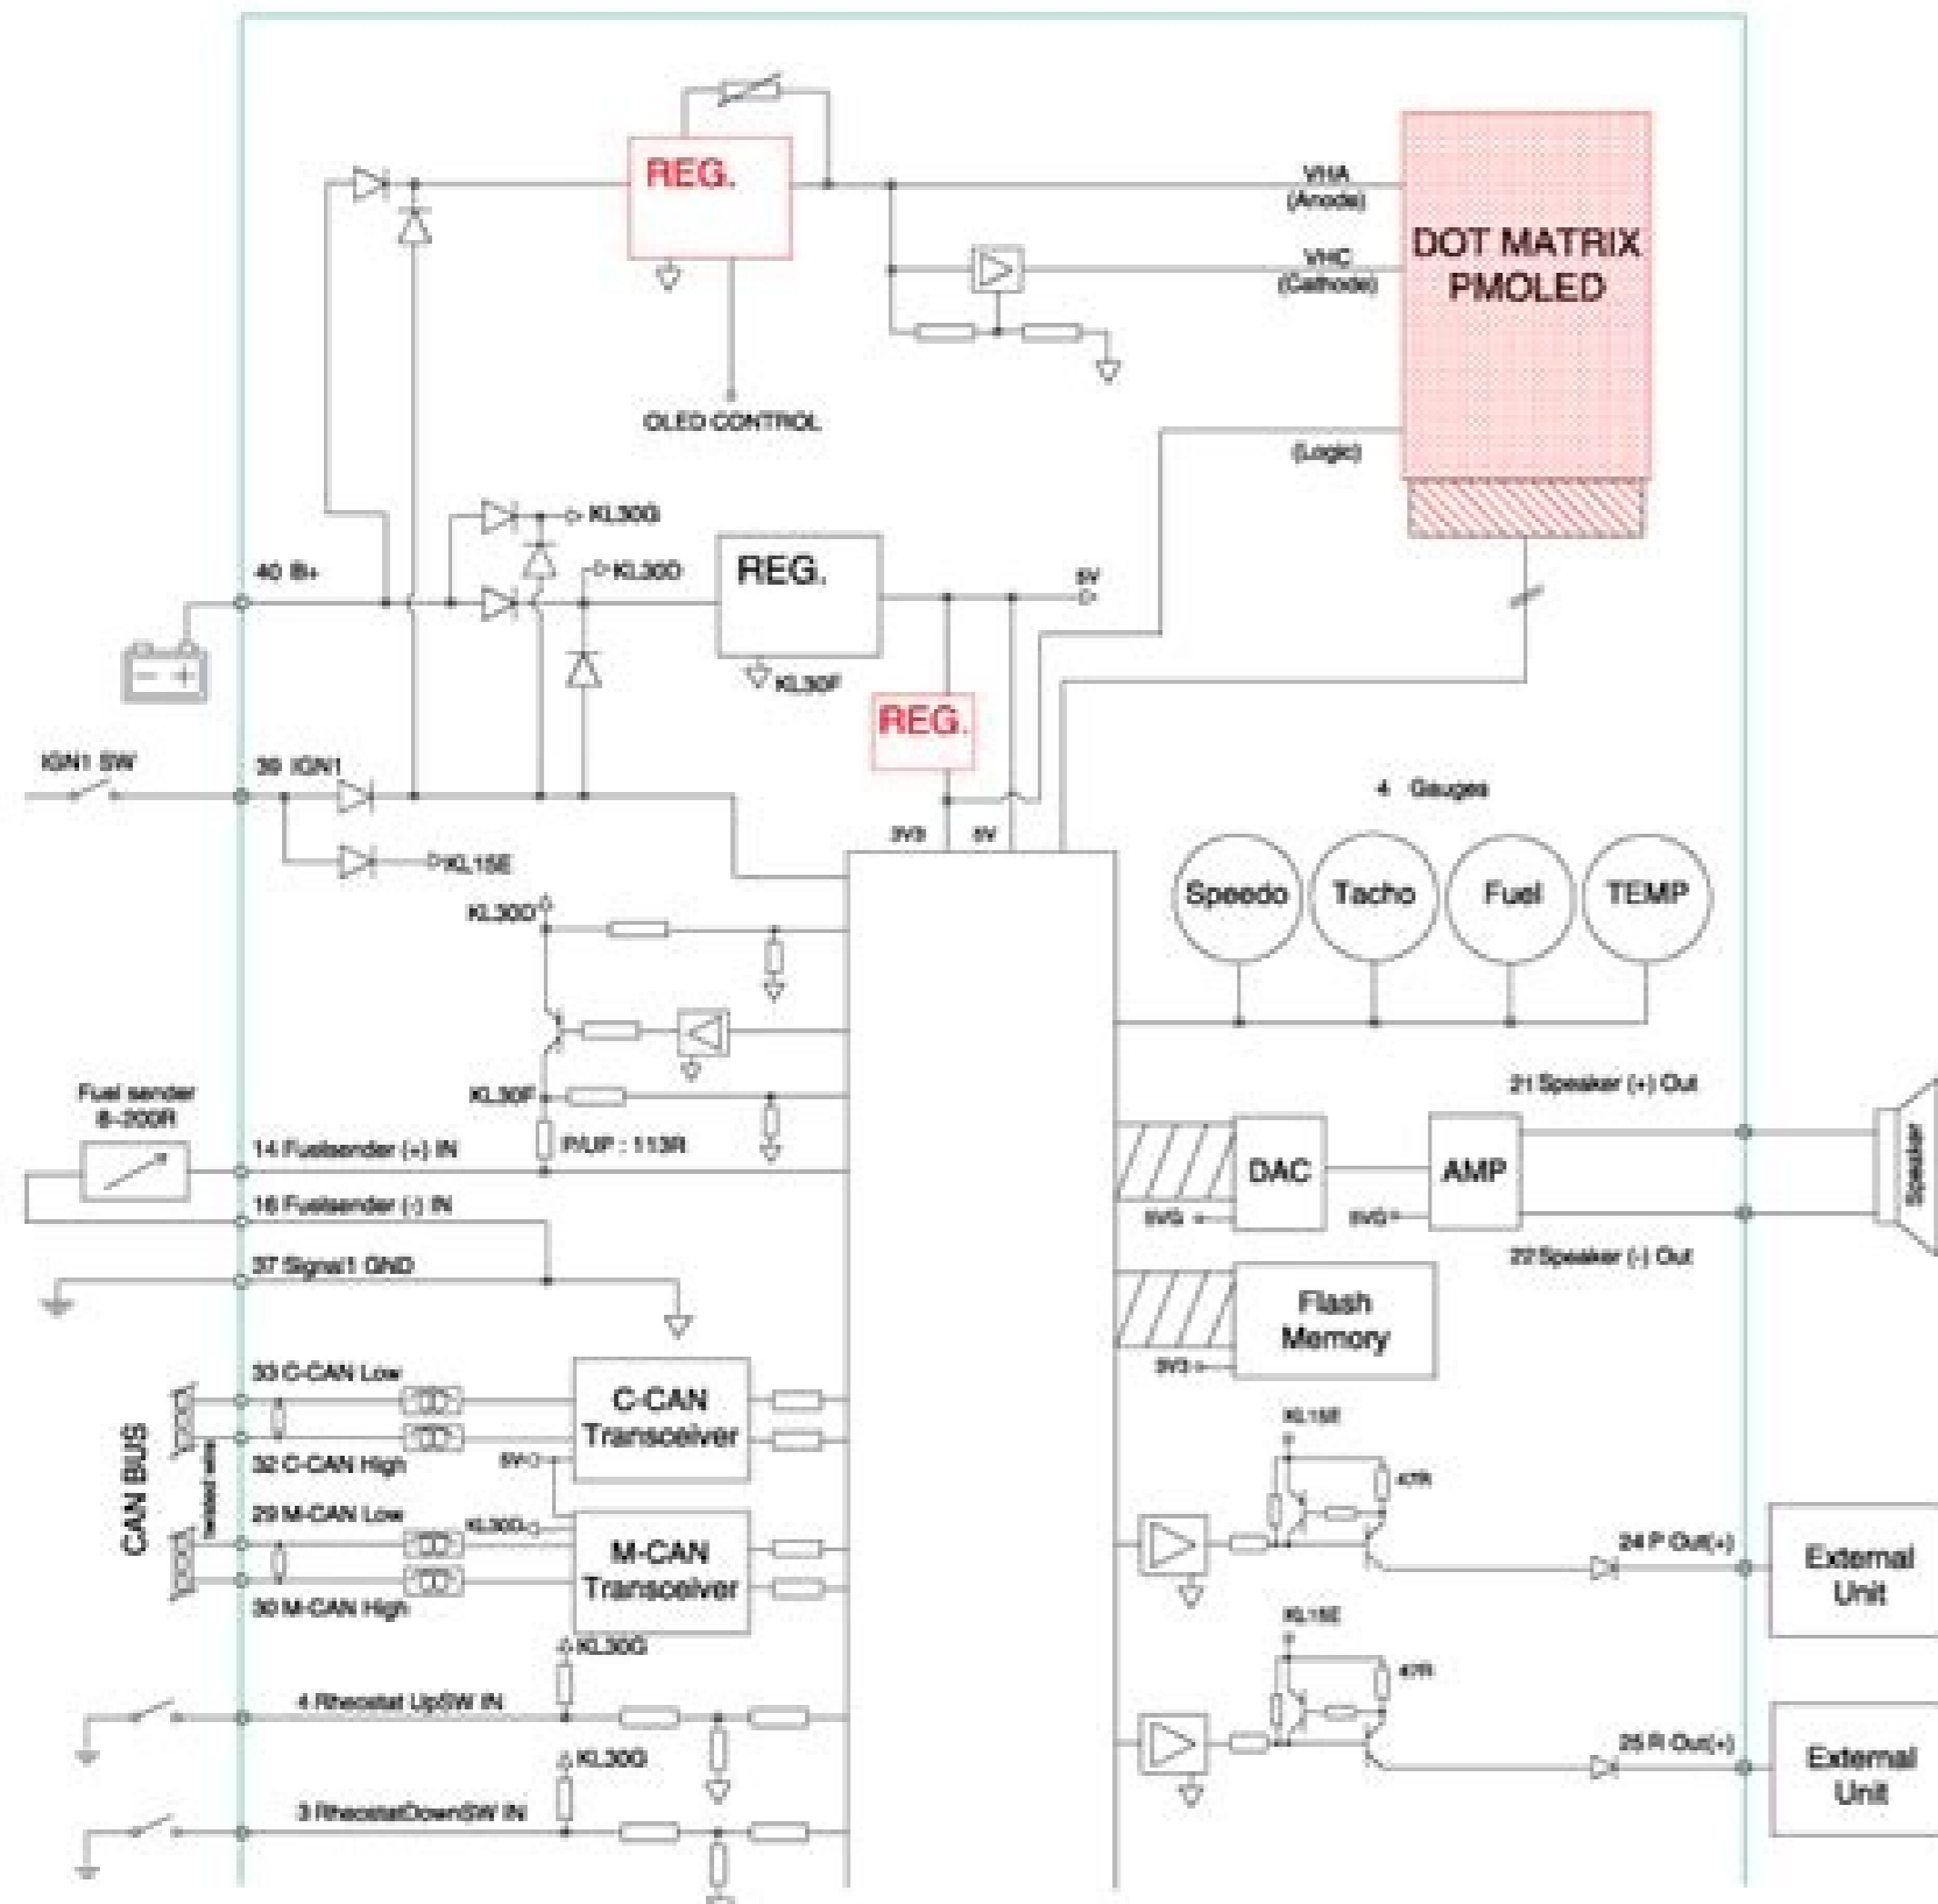

I'm not robot  reCAPTCHA

SUBMIT

[Sonata Sports Standard]

C201 IP Harness to Steering Column Harness

Connector Part Information				Connector Part Information			
Pin	Wire Color	Circuit No.	Function	Pin	Wire Color	Circuit No.	Function
A1	---	---	Not Used	A1	---	---	Not Used
A2	PNK	3	Ignition 1 Voltage	A2	PNK	3	Ignition 1 Voltage
A3	LT GRN	1763	Steering Wheel Position Signal A	A3	LT GRN	1763	Steering Wheel Position Signal A
A4	PPL	1359	DIC Switch Signal	A4	DK GRN/WHI	1359	DIC Switch Signal
A5	BLK	1851	Ground	A5	BLK/WHI	1851	Ground
A6	LT BLU	1764	Steering Wheel Position Signal B	A6	LT BLU	1764	Steering Wheel Position Signal B
A7	WHT	1765	Steering Wheel Position Marker Pulse Signal	A7	WHT	1765	Steering Wheel Position Marker Pulse Signal
A8	PNK	639	Ignition 1 Voltage	A8	PNK	639	Ignition 1 Voltage
A9	---	---	Not Used	A9	---	---	Not Used
A10	RED	142	Battery Positive Voltage	A10	RED	142	Battery Positive Voltage
B1	GRV/BLK	87	Cruise Control Resume/Accel Switch Signal (w/K34)	B1	GRV/BLK	87	Cruise Control Resume/Accel Switch Signal (w/K34)
B2	YEL	1327	DIC Fuel Signal	B2	YEL	1327	DIC Fuel Signal
B3	BLK/YEL	28	Horn Relay Control	B3	BLK	28	Horn Relay Control
B4	LT BLU	1059	Steering Wheel Position Sensor Signal 1	B4	LT BLU	1059	Steering Wheel Position Sensor Signal 1
B5	LT BLU	553	Tow/Haul Switch Signal	B5	LT BLU	553	Tow/Haul Switch Signal
B6	BRN/WHI	230	Instrument Panel Lamps Dimming Control	B6	BRN/WHI	230	Instrument Panel Lamps Dimming Control
B7	GRY	478	Windshield Wiper Switch Supply Voltage	B7	GRY	478	Windshield Wiper Switch Supply Voltage
B8	BLK	1050	Ground	B8	BLK	1050	Ground
B9	TAN	1851	Ground	B9	BLK/WHI	1851	Ground
B10	DK BLU	84	Cruise Control Set/Coast Switch Signal (w/K34)	B10	DK BLU	84	Cruise Control Set/Coast Switch Signal (w/K34)
B11	---	---	Not Used	B11	---	---	Not Used